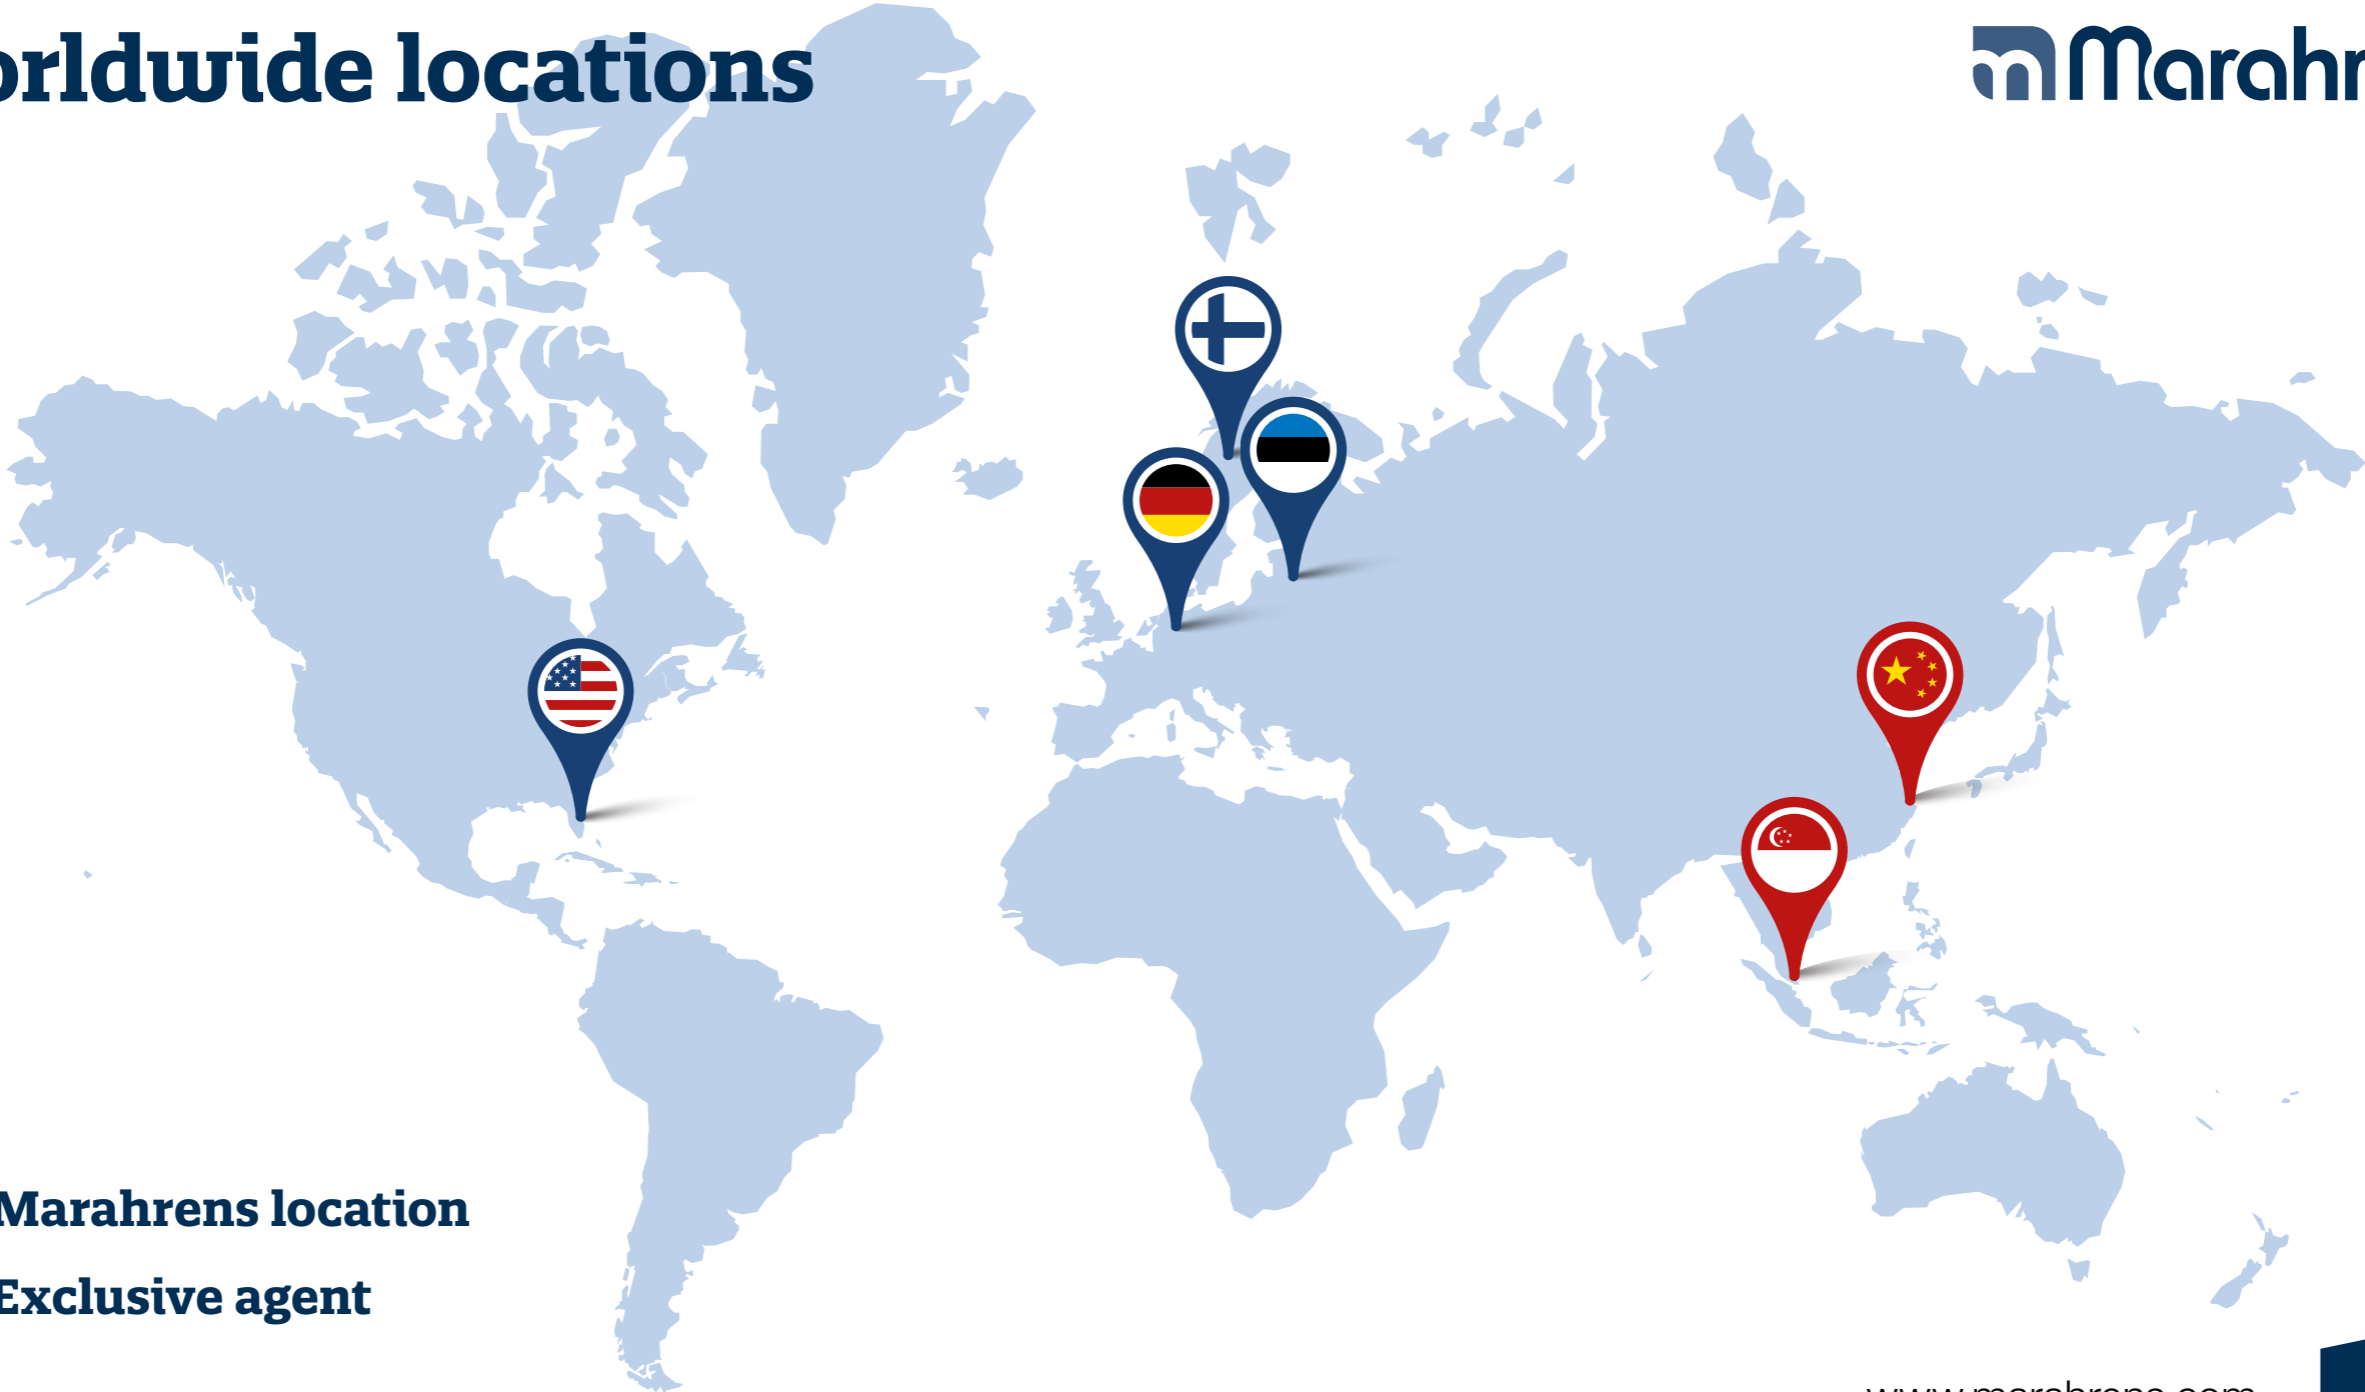

Company presentation

 **Marahrens**

www.marahrens.com

The Group: An overview

The **Marahrens Group** is a family-run company founded in 1949 by Heinrich Marahrens in Bremen, Germany.

The company **specializes in production, sales and the installation of signs** of any kind.

&

Jan Christian Hashagen

(Managing Partner)

Company history

- **1949** Foundation of the engraving business Heinrich Marahrens with offices in the living room in Bremen-Lesum
- **1982** The second generation joins the family business
- **1994** Relocation to the new build company headquarter
- **1998** Retirement of the founder from the company and transfer of the company's management to the second generation
- **2016** Relocation of the business for safety signage to the new build in close proximity to the headquarters
- **2017** The third generation joins the family business Internationalisation and foundation of the US-entity Marahrens USA Inc. with offices in Miami, Florida as well as establishment of a permanent branch in Turku, Finland
- **2023** Participation in the signage manufacturer Adfactory in Estonia

Worldwide locations

■ = Marahrens location

■ = Exclusive agent

Our business divisions

Building and location signage ▪ tactile signage ▪ industrial signs and housing parts ▪ advertising systems ▪ plant labelling

Our Top-brands:

Safety Sign Solutions

**Shop online:
marahrens-shop.de**

**Classic shopping with personal advice
from our customer service**

More than 20,000 articles!

Worldwide locations

Global Sign Solutions